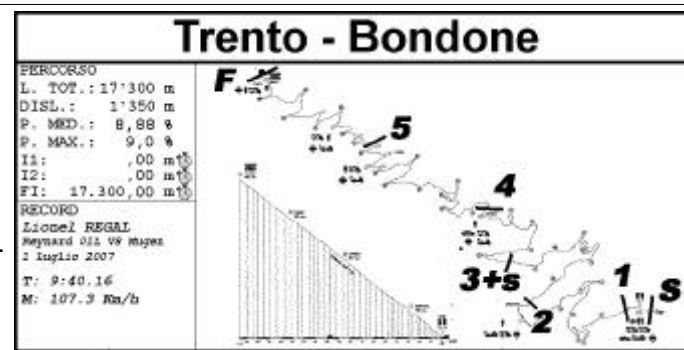

P. Nr.	Conducente	Vettura/Classe	98m	Sardagna	7t+Speed	Candriai	Norge	M1	Vm12	98m	Sardagna	7T+Speed	Candriai	Norge	M2	Vm12Tem./Dif.
1.	1 L. REGAL F	Reynard 01L V8 Mugen D/E2 3000	4.29(2)	2:00.66(2)	3:38.59(1)	4:43.09(1)	7:34.11(1)	9:58.364(1)	104.1	4.44(2)	1:56.49(1)	3:31.66(1)	4:33.68(1)	7:19.36(1)	9:42.827(1)	106.9 9:42.827
				1:56.36(2)	1:37.93(1)	1:04.49(2)	2:51.02(1)	2:24.24(1)	v1: 212.7		1:52.04(1)	1:35.17(1)	1:02.02(1)	2:45.68(1)	2:23.46(1)	v1: 218.3
				109.9 km/h	119.5 km/h	102.1 km/h	98.3 km/h	97.3 km/h			114.1 km/h	122.9 km/h	106.2 km/h	101.5 km/h	97.9 km/h	
2.	8 C. MERLI I	Lola Zytec B99/50 D/E2 3000	4.33(4)	2:06.92(7)	3:49.74(7)	4:57.33(5)	8:00.02(5)	10:30.480(5)	98.8	4.45(3)	2:01.61(4)	3:41.63(4)	4:47.56(3)	7:37.38(3)	10:01.018(2)	103.10:01.018
				2:02.58(8)	1:42.82(5)	1:07.58(4)	3:02.68(7)	2:30.45(3)	v1: 199.8		1:57.15(4)	1:40.02(4)	1:05.93(3)	2:49.82(2)	2:23.63(2)	v1: 203.6 +18.191
				104.3 km/h	113.8 km/h	97.5 km/h	92.0 km/h	93.3 km/h			109.2 km/h	117.0 km/h	99.9 km/h	99.0 km/h	97.7 km/h	
3.	2 S. FAGGIOLI I	Osella PA 27 Bmw D/E2 3000	5.11(38)	2:02.80(4)	3:41.53(3)				v1: 204.2	4.62(10)	2:00.75(3)	3:38.80(3)	4:43.35(2)	7:34.79(2)	10:07.381(3)	102.10:07.381
				1:57.69(3)	1:38.72(2)						1:56.13(3)	1:38.04(2)	1:04.55(2)	2:51.43(3)	2:32.58(11)	v1: 207.0 +24.554
				108.6 km/h	118.5 km/h						110.1 km/h	119.3 km/h	102.1 km/h	98.1 km/h	92.0 km/h	
4.	12 R. IAQUINTA I	Lola Zytec D/E2 3000	4.45(6)	2:02.72(3)	3:46.75(6)	4:58.13(6)	8:04.81(7)	10:37.178(7)	97.7	4.49(6)	2:03.29(5)	3:45.33(5)	4:52.75(4)	7:47.75(4)	10:12.166(4)	101.10:12.166
				1:58.26(4)	1:44.03(7)	1:11.38(13)	3:06.67(12)	2:32.36(9)	v1: 195.3		1:58.79(5)	1:42.03(6)	1:07.41(5)	2:55.00(4)	2:24.40(3)	v1: 203.3 +29.339
				108.1 km/h	112.5 km/h	92.3 km/h	90.1 km/h	92.1 km/h			107.6 km/h	114.7 km/h	97.7 km/h	96.1 km/h	97.2 km/h	
5.	11 F. CINELLI I	Lola T99/50 V8 Mugen A4 D/E2 3000	4.62(11)	2:03.23(5)	3:46.51(5)	4:55.34(4)	7:56.21(4)	10:25.295(3)	99.6	4.65(12)	2:04.62(7)	3:47.50(7)	4:54.98(5)	7:52.79(5)	10:19.714(5)	100.10:19.714
				1:58.60(5)	1:43.28(6)	1:08.82(5)	3:00.86(3)	2:29.08(2)	v1: 178.1		1:59.97(7)	1:42.87(8)	1:07.48(6)	2:57.80(7)	2:26.91(5)	v1: 188.0 +36.887
				107.8 km/h	113.3 km/h	95.7 km/h	93.0 km/h	94.2 km/h			106.6 km/h	113.7 km/h	97.6 km/h	94.6 km/h	95.6 km/h	
6.	3 D. ZARDO I	Reynard V8 Mugen F.Nippon D/E2 3000	4.10(36)	2:05.57(6)	3:44.78(4)	4:48.82(3)	7:47.69(2)	10:20.903(2)	100.3							10:20.903 +38.076
				2:00.47(6)	1:39.21(3)	1:04.04(1)	2:58.86(2)	2:33.20(10)	v1: 201.3							
				106.1 km/h	117.9 km/h	102.9 km/h	94.0 km/h	91.6 km/h								
7.	52 P. IRLANDO I	Osella PA 27 Honda CN 2000	4.67(14)	2:10.18(14)	3:55.86(13)	5:05.49(10)	8:09.91(10)	10:42.214(10)	97.0	4.78(16)	2:07.28(8)	3:49.55(9)	4:57.88(8)	7:55.53(6)	10:22.248(6)	100.10:22.248
				2:05.51(14)	1:45.67(10)	1:09.63(7)	3:04.42(8)	2:32.29(8)	v1: 176.8		2:02.50(9)	1:42.26(7)	1:08.33(8)	2:57.65(6)	2:26.71(4)	v1: 182.3 +39.421
				101.9 km/h	110.7 km/h	94.6 km/h	91.2 km/h	92.2 km/h			104.4 km/h	114.4 km/h	96.4 km/h	94.6 km/h	95.7 km/h	
8.	51 O. MAGLIONA I	Osella PA 21/s Honda CN 2000	5.08(34)	2:10.08(13)	3:55.33(9)	5:05.30(9)	8:07.07(8)	10:38.841(8)	97.5	4.97(20)	2:07.38(9)	3:49.34(8)	4:57.70(7)	7:55.97(8)	10:25.028(7)	99.10:25.028
				2:05.00(13)	1:45.24(8)	1:09.97(10)	3:01.77(5)	2:31.76(6)	v1: 183.0		2:02.40(8)	1:41.96(5)	1:08.36(9)	2:58.26(9)	2:29.05(7)	v1: 185.5 +42.201
				102.3 km/h	111.2 km/h	94.2 km/h	92.5 km/h	92.5 km/h			104.5 km/h	114.7 km/h	96.4 km/h	94.3 km/h	94.2 km/h	
9.	9 D. BALDI I	Lola B02/50 D/E2 3000	4.44(5)	2:00.60(1)	3:40.89(2)	4:47.71(2)	7:52.57(3)	10:27.155(4)	99.3	4.56(7)	1:59.88(2)	3:38.05(2)				10:27.155 v1: 203.3 +44.328
				1:56.16(1)	1:40.29(4)	1:06.81(3)	3:04.86(10)	2:34.57(13)	v1: 199.3		1:55.32(2)	1:38.16(3)				
				110.1 km/h	116.7 km/h	98.6 km/h	90.9 km/h	90.8 km/h			110.9 km/h	119.2 km/h				
10.	24 M. SVOBODA CZ	Dallara Stv 302 D/E2 2000	5.00(28)	2:09.16(11)	3:55.40(11)	5:05.04(8)	8:07.22(9)	10:39.329(9)	97.4	5.14(26)	2:07.74(10)	3:52.76(10)	4:59.81(9)	7:56.96(9)	10:27.573(8)	99.10:27.573
				2:04.16(11)	1:46.24(11)	1:09.64(9)	3:02.18(6)	2:32.10(7)	v1: 177.2		2:02.60(10)	1:45.01(10)	1:07.05(4)	2:57.14(5)	2:30.61(8)	v1: 182.1 +44.746
				103.0 km/h	110.1 km/h	94.6 km/h	92.3 km/h	92.3 km/h			104.3 km/h	111.4 km/h	98.2 km/h	94.9 km/h	93.2 km/h	
11.	7 L. BRUCCOLERI I	Lola B99/50 D/E2 3000	4.24(1)	2:07.90(9)	3:55.39(10)	5:06.70(11)	8:13.16(11)	10:48.490(11)	96.0	4.42(1)	2:04.32(6)	3:47.21(6)	4:55.20(6)	7:55.69(7)	10:27.655(9)	99.10:27.655
				2:03.66(10)	1:47.49(12)	1:11.30(12)	3:06.45(11)	2:35.32(14)	v1: 175.2		1:59.89(6)	1:42.89(9)	1:07.98(7)	3:00.48(12)	2:31.96(10)	v1: 163.7 +44.828
				103.4 km/h	108.8 km/h	92.4 km/h	90.2 km/h	90.4 km/h			106.7 km/h	113.7 km/h	96.9 km/h	93.1 km/h	92.4 km/h	